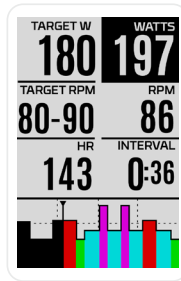

SMART NAVIGATION

Navigate to a saved location or point on the map directly on the ELEMNT ROAM. Find the most direct course and automatically get rerouted back on course.

COLOR SCREEN

Vibrant, crystal clear color 2.7" (68.6mm) Gorilla Glass display makes seeing your data and routes easier than ever.

QUICKLOOK LEDs

Quicklook LEDs provide a clear way to quickly monitor your power, heart rate, speed, turn-by-turn directions and other notifications.

PERFECT VIEW ZOOM

Easy access side buttons allow you to zoom in and out of curated data fields with just one touch.

STRAVA LIVE SEGMENTS

Integrates with Strava Live Segments to alert you before the segment begins, display progress status for your goal and give a unique Final Push when you are close to hitting a PR or taking that KOM!