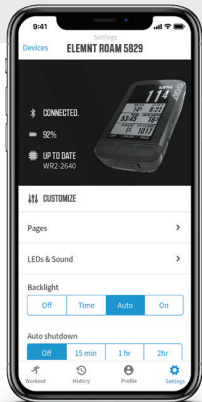

ELEMNT ROAM

gps bike computer

BUILT FOR THE RIDE.

ELEMNT COMPANION APP

Use the simple interface of your smartphone via our free companion app to customize settings, configure workout pages and link sensors. Store your ride history and automatically sync workouts and automatically sync workouts to your favorite training apps.

SMART NAVIGATION

Navigate to a saved location or point on the map directly on the ELEMNT ROAM. Find the most direct course and automatically get rerouted back on course.

COLOR SCREEN

Vibrant, crystal clear color 2.7" (68.6mm) Gorilla Glass display makes seeing your data and routes easier than ever.

QUICKLOOK LEDs

Quicklook LEDs provide a clear way to quickly monitor your power, heart rate, speed, turn-by-turn directions and other notifications.

PERFECT VIEW ZOOM

Easy access side buttons allow you to zoom in and out of curated data fields with just one touch.

STRAVA LIVE SEGMENTS

Integrates with Strava Live Segments to alert you before the segment begins, display progress status for your goal and give a unique Final Push when you are close to hitting a PR or taking that KOM!