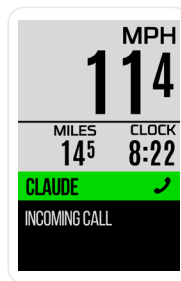

CALL & TEXT

Receive call, text and email notifications mid-ride (or turn them off in 'Do not disturb mode'.)