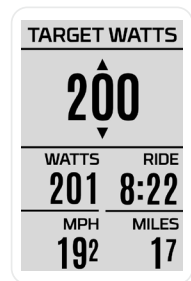

SMART NAVIGATION

Navigate to a saved location or point on the map directly on the ELEMNT ROAM. Find the most direct course and automatically get rerouted back on course.

COLOR SCREEN

Vibrant, crystal clear color 2.7" (68.6mm) Gorilla Glass display makes seeing your data and routes easier than ever.

QUICKLOOK LEDs

Quicklook LEDs provide a clear way to quickly monitor your power, heart rate, speed, turn-by-turn directions and other notifications.

PERFECT VIEW ZOOM

Easy access side buttons allow you to zoom in and out of curated data fields with just one touch.

TURN-BY-TURN

Get on-screen directions and scrolling LED turn directions for routes or use the Take Me Anywhere feature to generate a cycling optimized route with turn-by-turn cues.

CALL & TEXT

Receive call, text and email notifications mid-ride (or turn them off in 'Do not disturb mode'.)

LIVE TRACKING

Locate friends or other ELEMNT users with real-time location on map screen or share your location with friends by text or email.

KICKR CONTROL

Pairs with KICKR Smart Trainers to allow you to train in four different modes: Route simulation, ERG, Level or Passive to just record your workout controlled by another app.