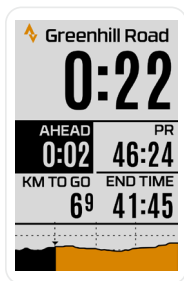

SMART NAVIGATION

Navigate to a saved location or point on the map directly on the ELEMNT ROAM. Find the most direct course and automatically get rerouted back on course.

COLOR SCREEN

Vibrant, crystal clear color 2.7" (68.6mm) Gorilla Glass display makes seeing your data and routes easier than ever.

QUICKLOOK LEDs

Quicklook LEDs provide a clear way to quickly monitor your power, heart rate, speed, turn-by-turn directions and other notifications.

PERFECT VIEW ZOOM

Easy access side buttons allow you to zoom in and out of curated data fields with just one touch.

STRAVA LIVE SEGMENTS

Integrates with Strava Live Segments to alert you before the segment begins, display progress status for your goal and give a unique Final Push when you are close to hitting a PR or taking that KOM!