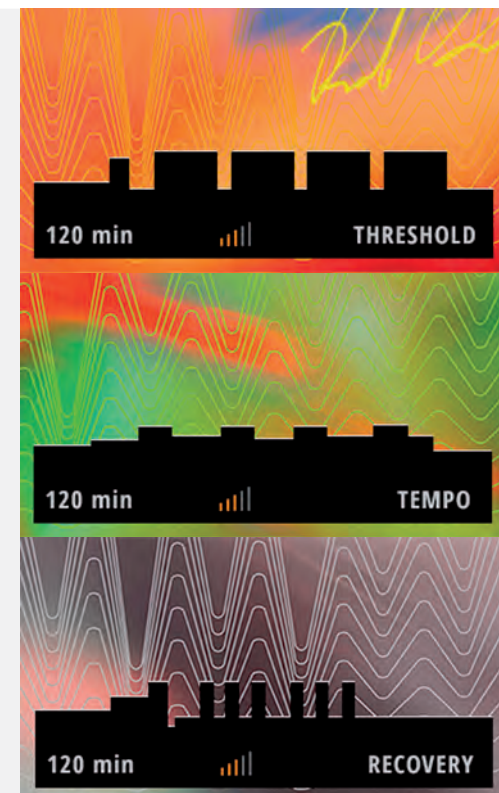

Workouts

Specific workouts

Choose from the wide variety of workouts available or create your own.

Personalized experience

Each workout is tailored to your fitness level.