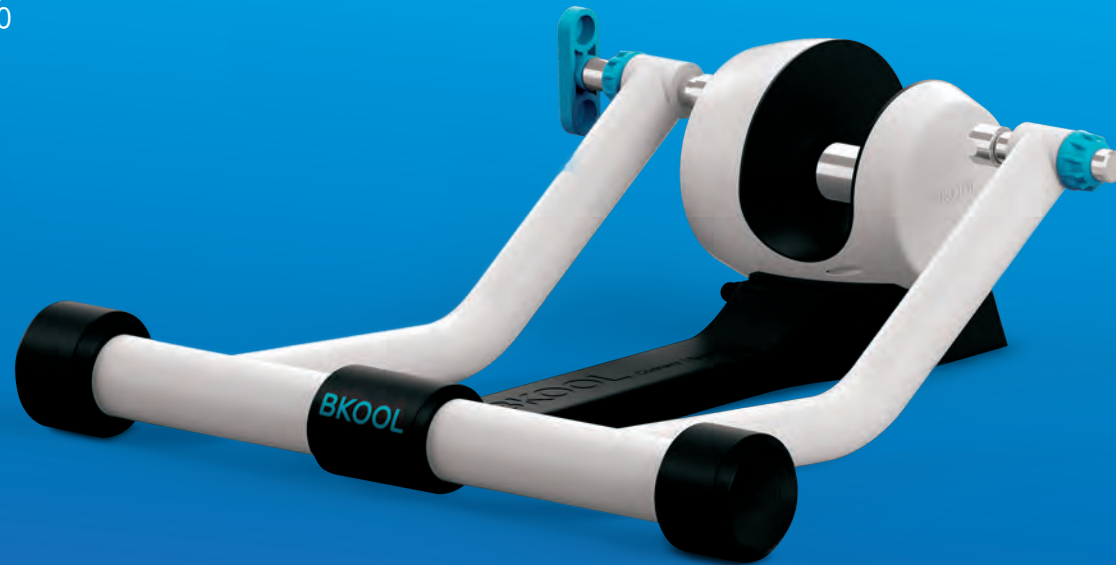

Silent

Plug & Play

Super stable

Universal

BKOOL IS...

Comfortable and easy to use

Plug & Play. Easy to set up, factory calibrated.

Foldable and light. Folding stand.

Super stable. Thanks to its telescoping legs.

Universal. Compatible with all wheel sizes from 20" to 29".

Smart. Resistance and inertia are automatically adjusted

What's in the box

Front wheel stand, AC adaptor, quick release, USB ANT+ and premium subscription.